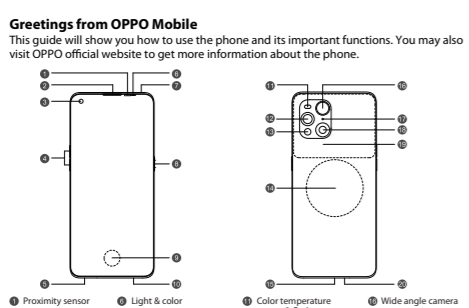

Quick guide

How to Transfer Old Mobile Content to a New Mobile. You can use OPPO Clone Phone to easily transfer photos, videos, music, contacts, messages, apps, etc. to your new mobile phone.

OPPO Mobile vous souhaite la bienvenue. Ce guide vous indique comment utiliser les fonctions les plus importantes de votre téléphone.

Comment transférer le contenu d'un ancien téléphone vers un nouveau. Vous pouvez utiliser OPPO Clone Phone pour transférer facilement vos photos, vidéos, musique, contacts, messages, applications, etc.

Bienvenido a OPPO Mobile. Este guía le muestra cómo utilizar las funciones más importantes de su teléfono.

Cómo transferir contenido antiguo a su nuevo teléfono. Puede utilizar OPPO Clone Phone para transferir fácilmente sus fotos, videos, música, contactos, aplicaciones y otras cosas.

Soluții de la OPPO Mobile! Acest ghid vă arată cum să utilizați cele mai importante funcții ale telefonului dvs. nou.

Cum să transferați date de pe un telefon mobil vechi pe unul nou. Puteți utiliza ușor funcția de copiere a datelor de la un telefon mobil vechi pe un nou telefon mobil OPPO.

Regulatory. Steps to search Regulatory. Go to Settings>About Phone>Regulatory.

Regulatory. Steps to search Regulatory. Go to Settings>About Phone>Regulatory.

Regulatory. Steps to search Regulatory. Go to Settings>About Phone>Regulatory.

Specification table for CPN2173. Includes details on Main screen parameter (17.20mm x 7.7), Dimension (163.6x74.0x8.26mm), Battery (DC 7.74V 2200mAh), Camera (50 Megapixel + 50 Megapixel), and SAR Values.

Radio Waves Specifications table. Lists frequencies and power for GSM, WCDMA, LTE FDD, LTE TDD, and 5G NR bands.

Paramètres de fonctionnement table. Details phone model, main screen, dimensions, battery, camera, and SAR values in French.

Especificaciones técnicas table. Provides technical specifications in Spanish, including radio wave specifications.

Specificatii table. Lists phone specifications in Romanian, including screen, dimensions, battery, camera, and SAR values.

Specyfikacja table. Details phone specifications in Polish, including screen, dimensions, battery, camera, and SAR values.

Specyfikacija table. Lists phone specifications in Slovenian, including screen, dimensions, battery, camera, and SAR values.